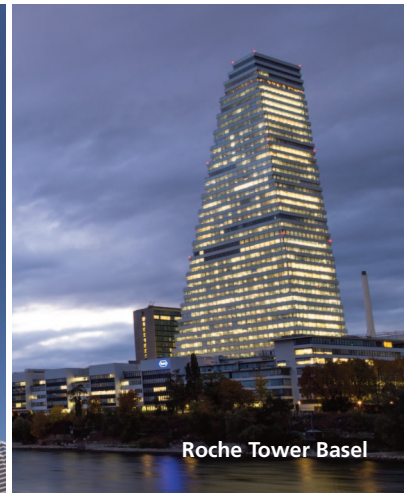

Johan-Cruyff-Arena Stadium Amsterdam